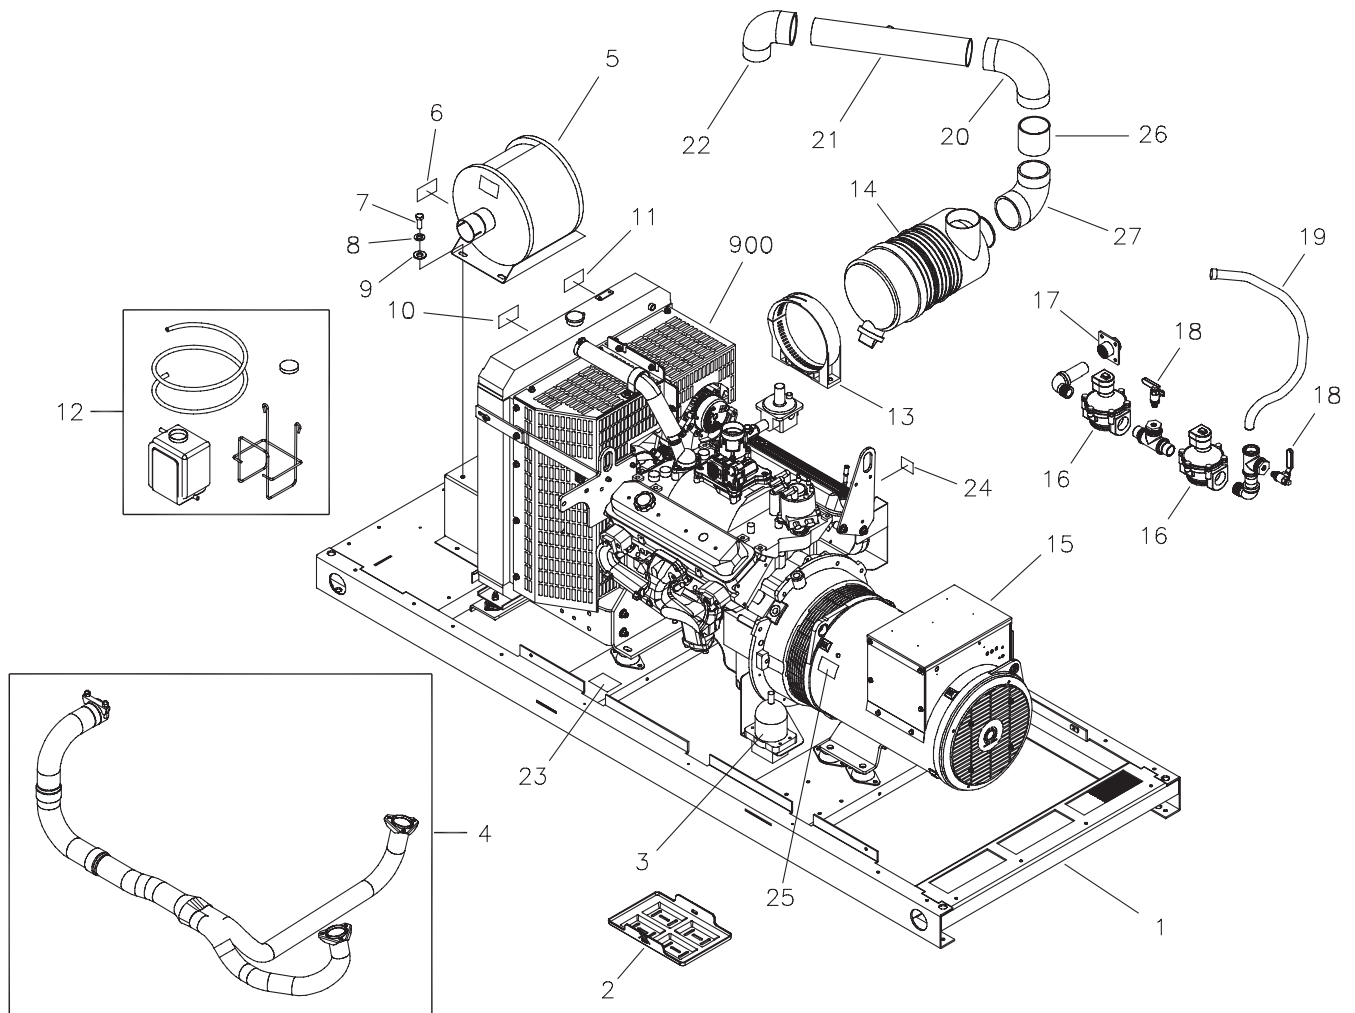

UNIT EXPLODED VIEW

Copyright © 2008 Briggs & Stratton Power Products Group, LLC. All rights reserved. No part of this material may be reproduced or transmitted in any form by any means without the express written permission of Briggs & Stratton Power Products Group, LLC.

UNIT PARTS LIST

Item	Part #	Description
1	AA204791GS	BASE
2	205623GS	TRAY, Battery
3	206119GS	ASSY, Heater, Tank
4	205043GS	KIT, Exhaust
5	204654GS	SILENCER, Muffler
6	205398GS	DECAL, Burn Hazard
7	*	HHCS, 5/16 - 18 x 1
8	*	WASHER, 5/16 - M8, Lock
9	*	WASHER, 5/16 - M8, Flat
10	205396GS	DECAL, Warning Hot Coolant
11	205399GS	DECAL, Warning Moving Parts
12	205226GS	KIT, Bottle Overflow
13	204868GS	CLAMP, Air Cleaner
14	204275GS	ASSY, Air Cleaner
	207026GS	Cartridge, Air Filter
15	204341GS	ASSY, Alt
	207019GS	Assy, Rectifier
	207020GS	Regulator, Voltage
16	206120GS	ASSY, Fuel Valve
17	AA204802GS	COUPLER, Fuel System
18	206626GS	VALVE, Ball 1/4"
19	206455GS	ASSY, Hose, Fuel
20	206727GS	ELBOW, Rubber
21	206650GS	TUBE, Inlet, Air
22	206598GS	ELBOW, Rubber
23	200409GS	DECAL, Warning, Hot
24	186649GS	DECAL, Oil Drain
25	205401GS	DECAL, Explosion Hazard
26	206729GS	TUBE, Inlet, Air
27	206539GS	ELBOW, Rubber
900	§	ENGINE

Parts Not Illustrated

204308GS	KIT, Manual
205051GS	MANUAL, Operator's
205049GS	MANUAL, Install
206992GS	MANUAL, Engine, PSI
841281	SWITCH, Oil Pressure
206533GS	SWITCH, Temperature
198866GS	ASSY, Wall Plate
205206GS	HOSE, Flex
206944GS	ASSY, Oil Drain Hose
198573GS	FUSE, ATO Type 15amp
203374GS	PAINT, Touch-Up, Continuum Charcoal, 1/2oz
198811GS	PAINT, Touch-Up, Metallic Silver, 1/2oz
205622GS	KIT, Hold Down Battery
207025GS	KIT, Decals, Service

Optional Accessories

199475GS	PAINT, Touchup, 12oz Spray, Silver
203417GS	PAINT, Touchup, 12oz Spray, Continuum Charcoal

* - Items without part numbers are common fasteners and are available at your local hardware store.

§ - Contact Engine Manufacturer